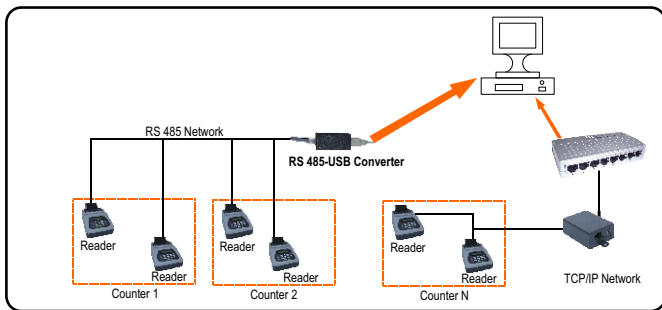

### Ideal for:

- SOFTWARE COMPANIES
- ALL INDUSTRIES
- CLUBS, SHOPPING MALLS
- EDUCATIONAL INSTITUTIONS
- TOLL GATE COLLECTIONS
- HOSPITALS / HEALTH CARE
- HOLIDAY RESORTS
- OFFICES ETC.,

Canteen Billing Machine has been designed to carry out cashless transactions for cafeteria/canteens in a very effective manner. The cafeteria/canteens can be equipped with Card Readers at Cash Counters and each card will be authorized to avail the cafeteria services. On showing the card to the Card Reader, the amount of food will be deducted from the Smart Card /RFID card and recorded in the System. The data stored in the system can be used for further processing activities.

## The salient features of CBM :

<b>Processor</b>	:	<b>Industry standard high speed RISC processor.</b>
<b>Printer</b>	:	<b>High-Speed 24 column impact printer ( Optional 40 Column )</b>
<b>No. of PLUs</b>	:	<b>999</b>
<b>Memory</b>	:	<b>The unit can store 3000 transactions(More Optional).</b>
<b>Communication</b>	:	<b>RS232 serial port for computer connectivity RS232 serial port for weighing scale connectivity</b>
<b>Keypad</b>	:	<b>Multi function keypad (20 keys) - user definable, PS2 keyboard interface provided</b>
<b>Display</b>	:	<b>20 Charaters x 2 Line, Backlighted LCD Display</b>
<b>Power Supply</b>	:	<b>External 12VDC, 2 Amp</b>
<b>Battery operation</b>	:	<b>Optional, DC Charger Based Adapter</b>
<b>Mechanical Details</b>	:	<b>298 x 162 x 117mm ( LxWxH ) Wt. Approx 1.4 Kg.</b>
<b>Paper</b>	:	<b>Width 56(24 Columes)/76mm(40 Columes) - Roll dia : Max 72mm</b>